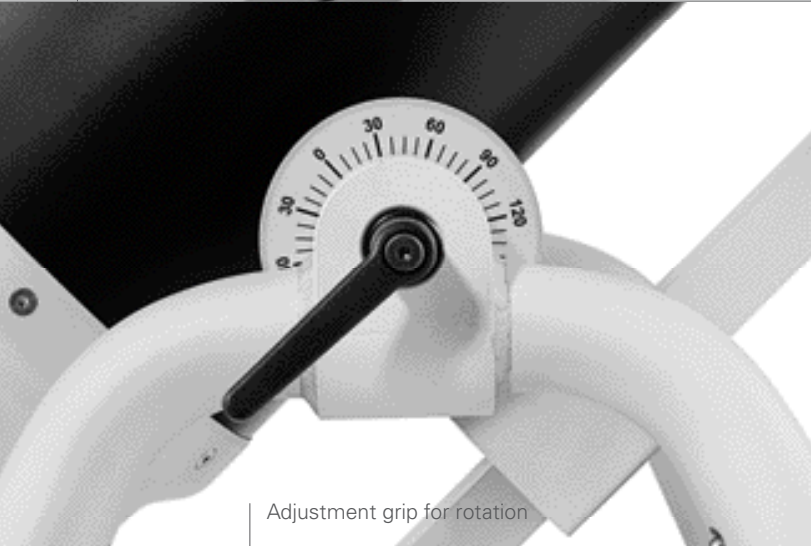

Our 4-legged tube stand makes positioning and manipulation of our portable X-ray systems easy. Once you have mounted the X-ray tube head in the tube stand, you can inspect elements from all angles, making exposures more accurate and less time-consuming.

The 4-legged tube stand is the most flexible and versatile solution on the market. It adds high value to any portable X-ray fleet, maximizing your investment and optimizing your workflow.

Mounting bracket

Adjustment grip for rotation

Adjustment grip for rotation

Mounting grip

## POSITIONING

The 4-legged tube stand features individual stepless adjustment of each leg, 360° rotation around two axes and indication of position on both axes.